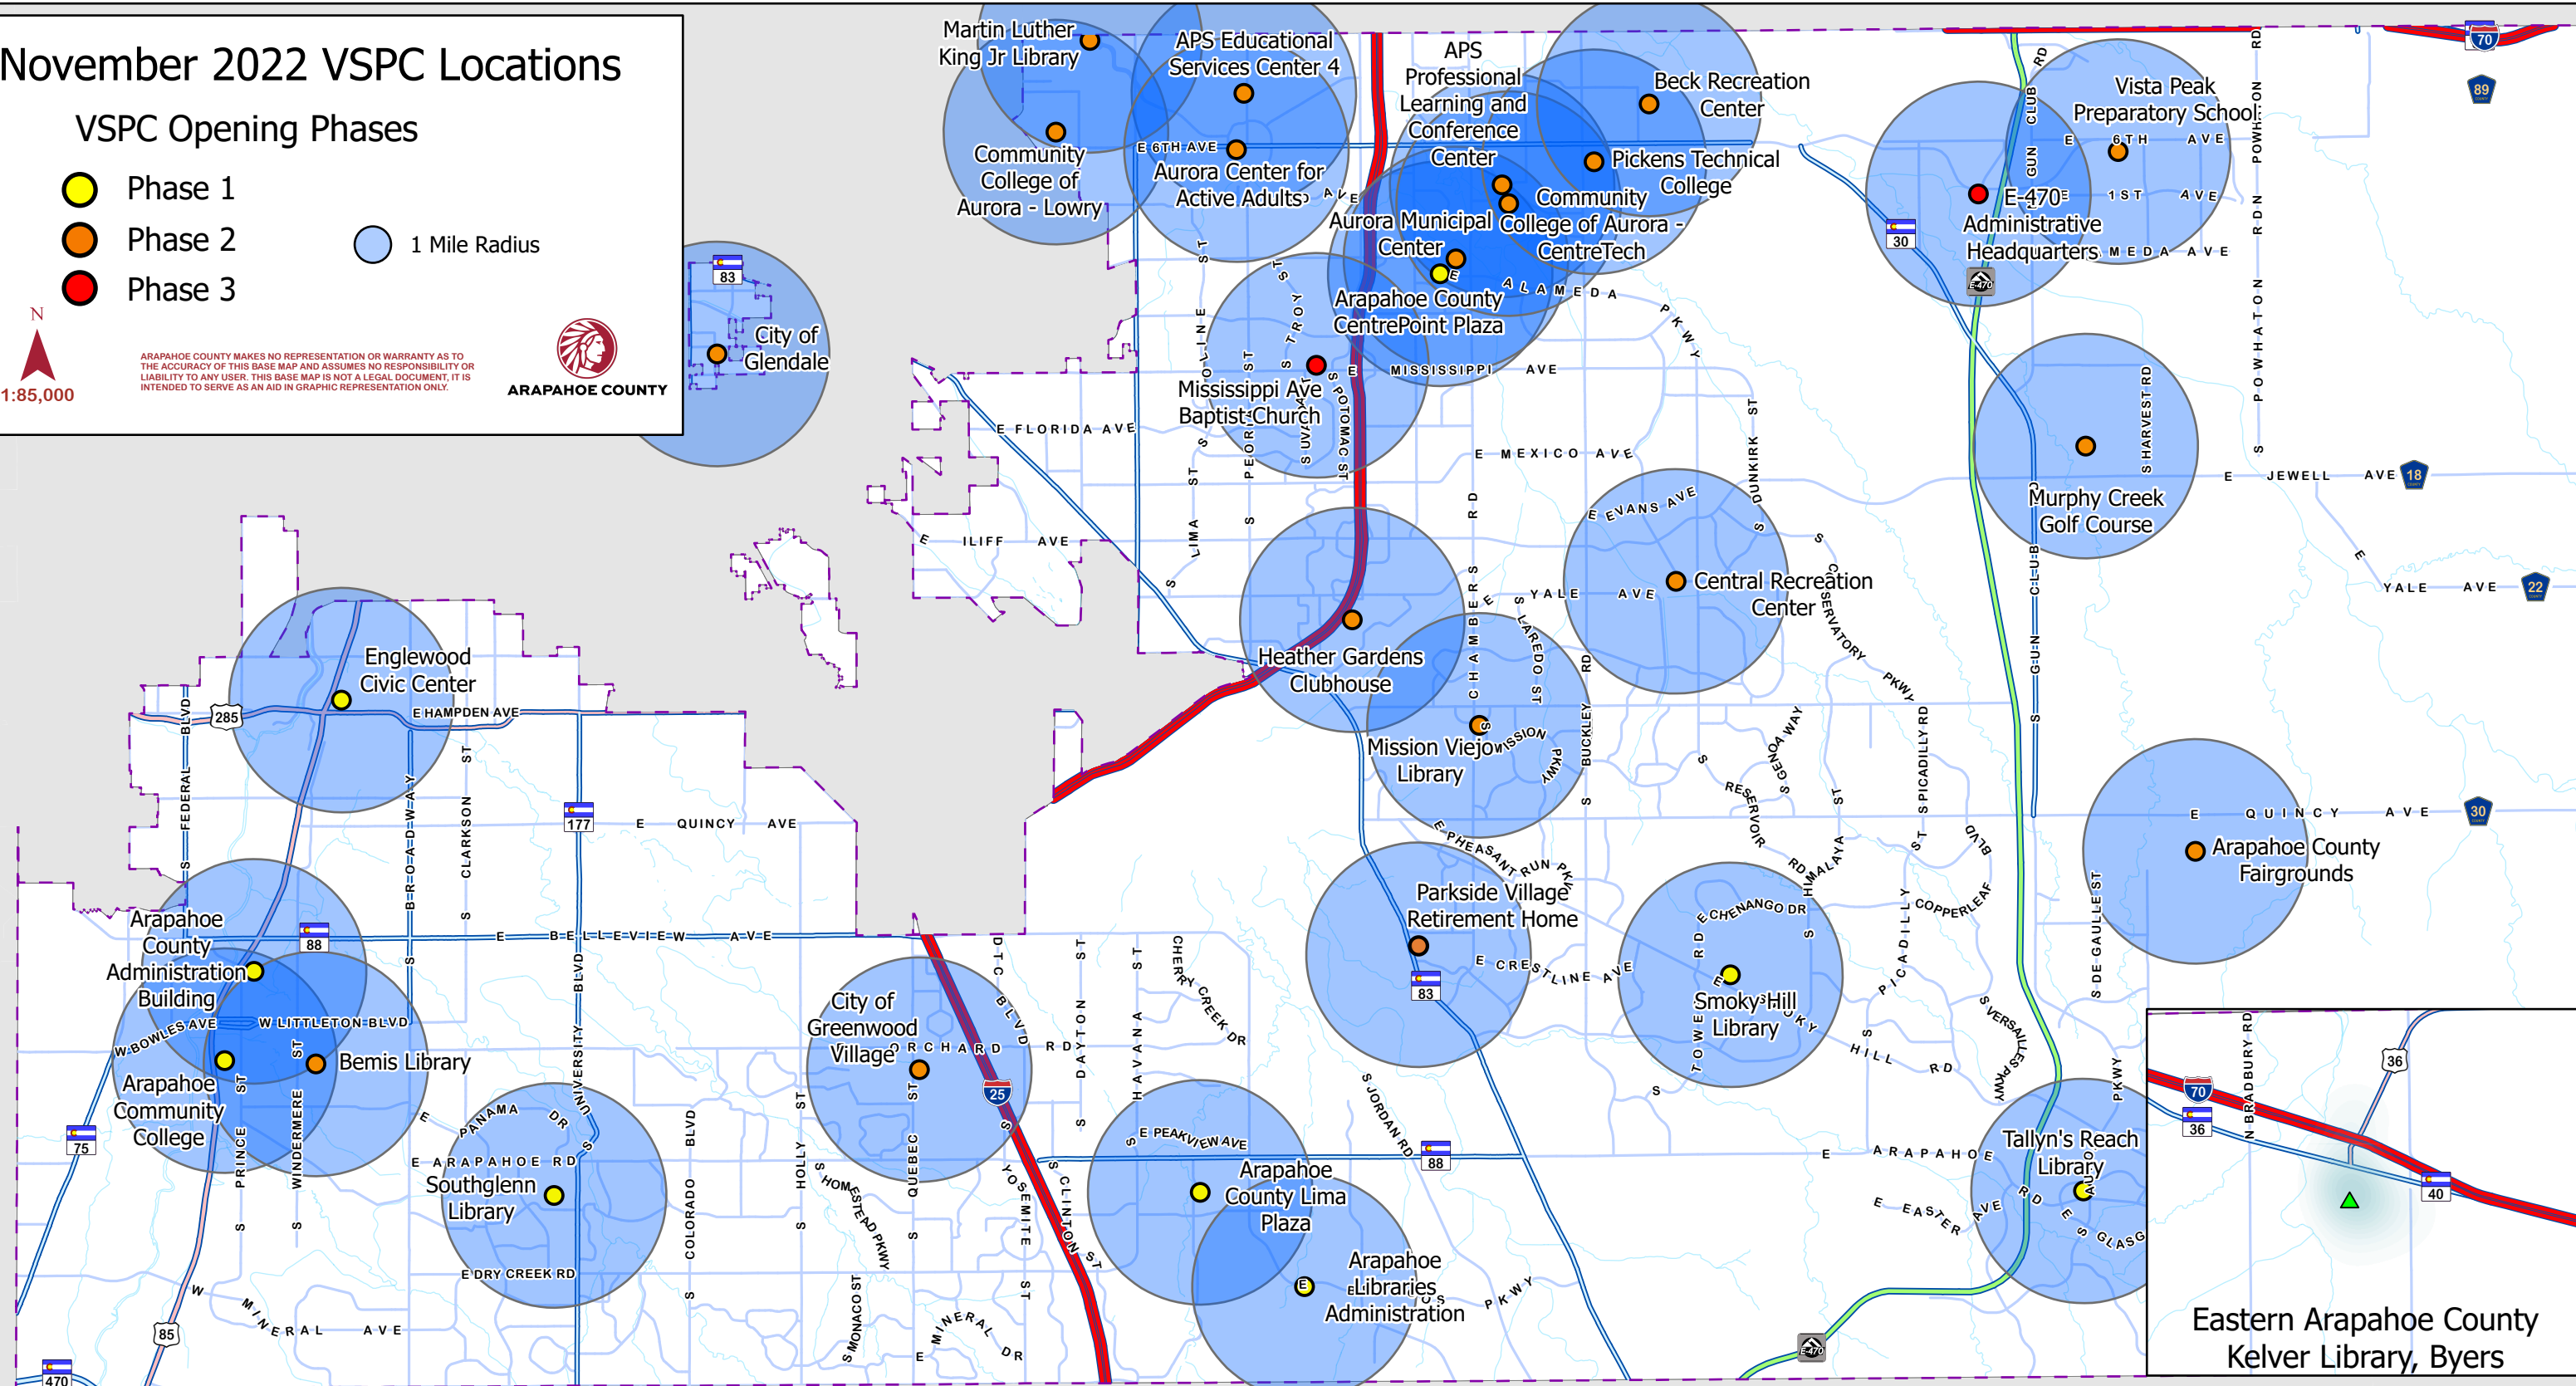

November 2022 VSPC Locations

VSPC Opening Phases

- Phase 1
- Phase 2
- Phase 3
- 1 Mile Radius

1:85,000

Eastern Arapahoe County
Kelter Library, Byers

1. **Phase 1**
2. Arapahoe Community College - 5900 S Santa Fe Dr, Littleton 80120
   - Arapahoe County CentrePoint Plaza - 14980 E Alameda Dr, Aurora 80012
   - Arapahoe County Lima Plaza - 6954 S Lima St, Centennial 80112
   - Arapahoe County Administration Building - 5334 S Prince St, Littleton 80120
   - Arapahoe Libraries Administration - 12855 E Adam Aircraft Cir, Centennial 80112
   - Englewood Civic Center - 1000 Englewood Pkwy, Englewood 80110
   - Kelter Library - 404 E Front St, Byers 80103
   - Smoky Hill Library - 5430 S Biscay Cir, Aurora 80015
   - Southglenn Library - 6972 S Vine St, Centennial 80122
   - Tallyn's Reach Library - 23911 E Arapahoe Rd, Aurora 80016

1. **Phase 2**
2. APS Educational Services Center 4 - 1085 Peoria St, Aurora 80011
   - APS Professional Learning and Conference Center - 15771 E First Ave, Aurora 80011
   - Arapahoe County Fairgrounds - 25690 E Quincy Ave, Aurora 80016
   - Aurora Center for Active Adults - 30 Del Mar Cir, Aurora 80011
   - Aurora Municipal Center - 15151 E Alameda Pkwy, Aurora 80012
   - Beck Recreation Center - 800 Telluride St, Aurora 80011
   - Bemis Public Library - 6014 S Datura St, Littleton 80120
   - Central Recreation Center - 18150 E Vassar Pl, Aurora 80013
   - Cherry Creek Schools Instructional Support Facility - 5416 S Riviera Way, Centennial 80015
   - City of Glendale - 950 S Birch St, Glendale 80246

1. **Phase 3**
2. City of Greenwood Village - 6060 S Quebec St, Greenwood Village 80111
   - Community College of Aurora - CentreTech - 16000 E CentreTech Pkwy, Aurora 80011
   - Community College of Aurora - Lowry - 710 Alton Way, Denver 80230
   - Heather Gardens Clubhouse - 2888 S Heather Gardens Way, Aurora 80014
   - Aurora Municipal Center - 15151 E Alameda Pkwy, Aurora 80012
   - Martin Luther King Jr Library - 9898 E Colfax Ave, Aurora 80010
   - Mission Viejo Library - 15234 E Hampden Cir, Aurora 80013
   - Murphy Creek Golf Course - 1700 S Old Tom Morris Rd, Aurora 80018
   - Parkside Village Retirement Resort - 14501 E Crestline Dr, Aurora 80015
   - Pickens Technical College - 500 Airport Blvd, Aurora 80011
   - Vista Peak Preparatory School - 24500 E 6th Ave, Aurora 80018

1. **Phase 3**
2. E-470 Administrative Headquarters - 22470 E Stephen D. Hogan Pkwy, Aurora 80018
   - Mississippi Avenue Baptist Church - 13231 E Mississippi Ave, Aurora 80012