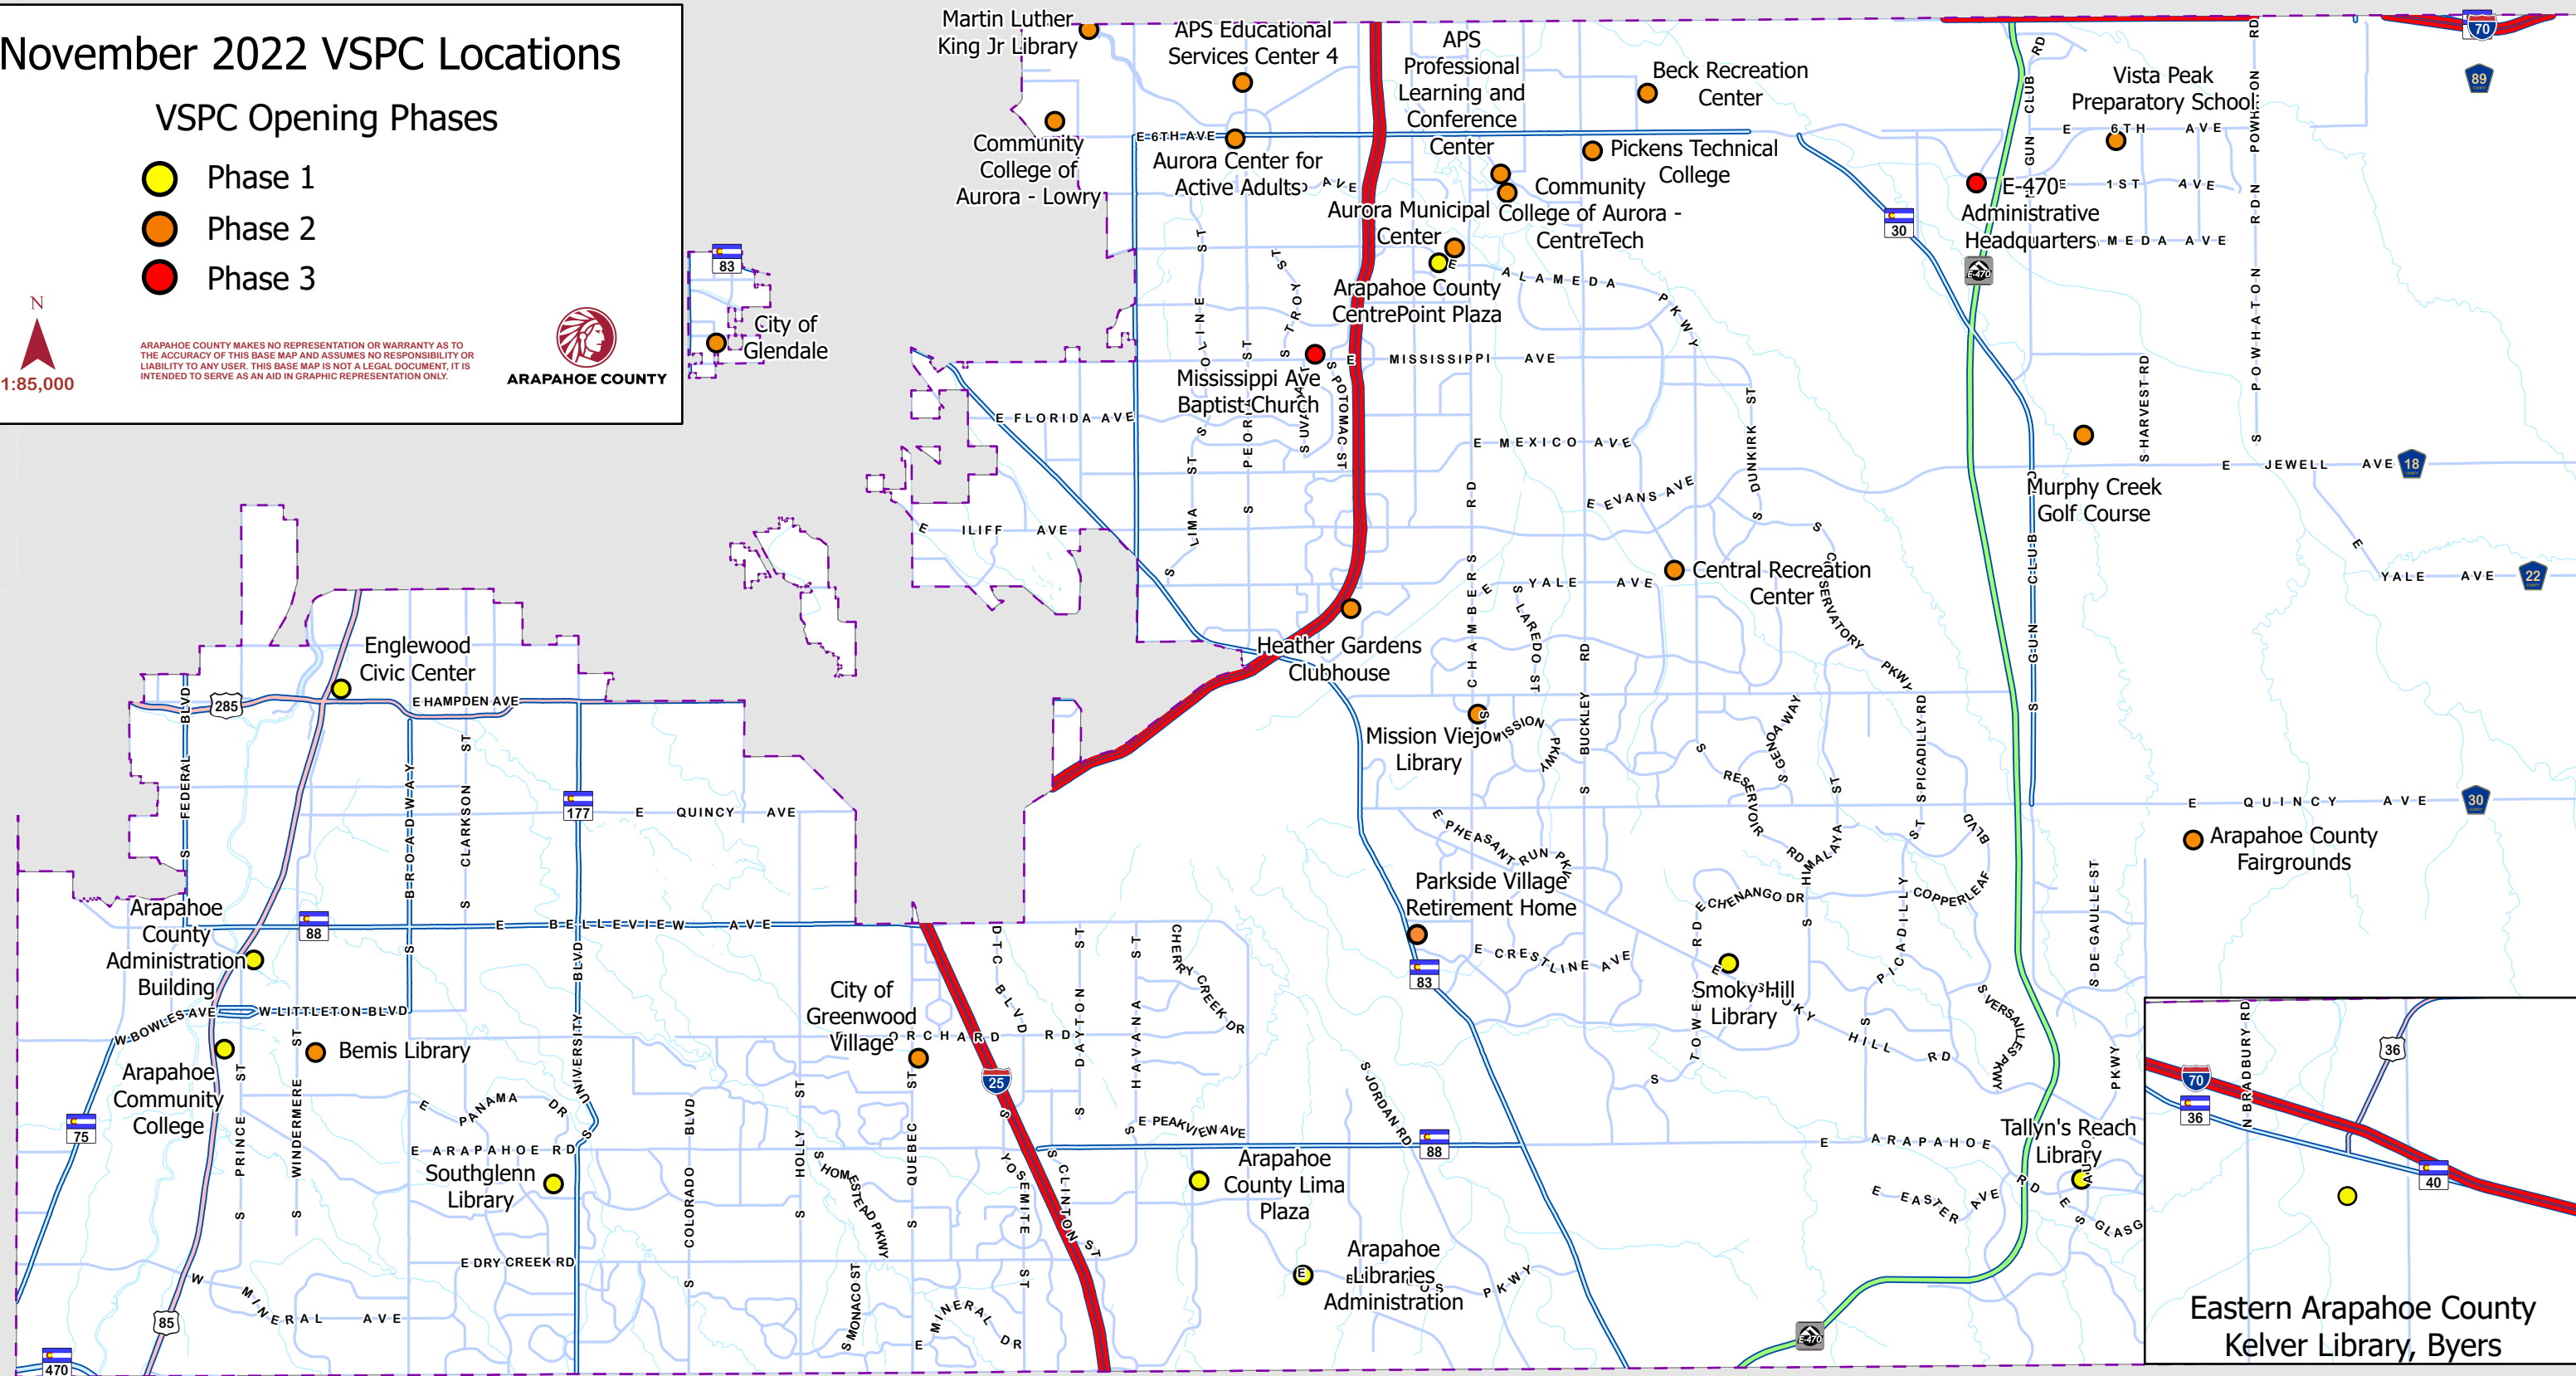

November 2022 VSPC Locations

VSPC Opening Phases

- Phase 1
- Phase 2
- Phase 3

City of Glendale

VSPC Locations

Phase 1

- Arapahoe Community College - 5900 S Santa Fe Dr, Littleton 80120
- Arapahoe County CentrePoint Plaza - 14980 E Alameda Dr, Aurora 80012
- Arapahoe County Lima Plaza - 6954 S Lima St, Centennial 80112
- Arapahoe County Administration Building - 5334 S Prince St, Littleton 80120
- Arapahoe Libraries Administration - 12855 E Adam Aircraft Cir, Centennial 80112
- Englewood Civic Center - 1000 Englewood Pkwy, Englewood 80110
- Kelver Library - 404 E Front St, Byers 80103
- Smoky Hill Library - 5430 S Biscay Cir, Aurora 80015
- Southglenn Library - 6972 S Vine St, Centennial 80122
- Tallyn's Reach Library - 23911 E Arapahoe Rd, Aurora 80016

Phase 2

- APS Educational Services Center 4 - 1085 Peoria St, Aurora 80011
- APS Professional Learning and Conference Center - 15771 E First Ave, Aurora 80011
- Arapahoe County Fairgrounds - 25690 E Quincy Ave, Aurora 80016
- Aurora Center for Active Adults - 30 Del Mar Cir, Aurora 80011
- Aurora Municipal Center - 15151 E Alameda Pkwy, Aurora 80012
- Beck Recreation Center - 800 Telluride St, Aurora 80011
- Bemis Public Library - 6014 S Datura St, Littleton 80120
- Central Recreation Center - 18150 E Vassar Pl, Aurora 80013
- Cherry Creek Schools Instructional Support Facility - 5416 S Riviera Way, Centennial 80015
- City of Glendale - 950 S Birch St, Glendale 80246

- City of Greenwood Village - 6060 S Quebec St, Greenwood Village 80111
- Community College of Aurora - CentreTech - 16000 E CentreTech Pkwy, Aurora 80011
- Community College of Aurora - Lowry - 710 Alton Way, Denver 80230
- Heather Gardens Clubhouse - 2888 S Heather Gardens Way, Aurora 80014
- Martin Luther King Jr Library - 9898 E Colfax Ave, Aurora 80010
- Beck Recreation Center - 800 Telluride St, Aurora 80011
- Murphy Creek Golf Course - 1700 S Old Tom Morris Rd, Aurora 80018
- Parkside Village Retirement Resort - 14501 E Crestline Dr, Aurora 80015
- Pickens Technical College - 500 Airport Blvd, Aurora 80011
- Vista Peak Preparatory School - 24500 E 6th Ave, Aurora 80018

Phase 3

- E-470 Administrative Headquarters - 22470 E Stephen D. Hogan Pkwy, Aurora 80018
- Mississippi Avenue Baptist Church - 13231 E Mississippi Ave, Aurora 80012